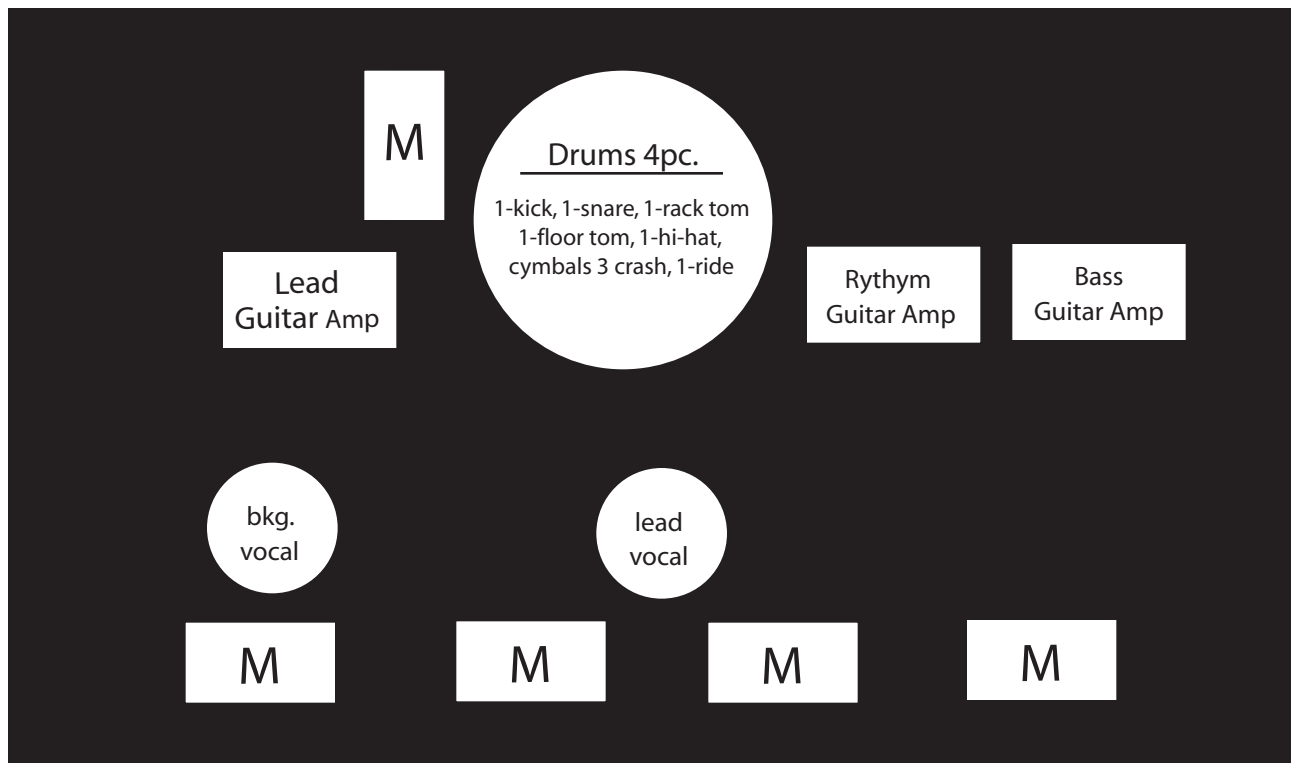

Any questions please contact:
Brent James
815-685-0880
brent@gammongroup.com

STAGE PLOT

- 4 pc. band
- 2 vocals
- 2 guitars
- 1 bass guitar
- 1- 4pc drum kit

M=Floor Monitor